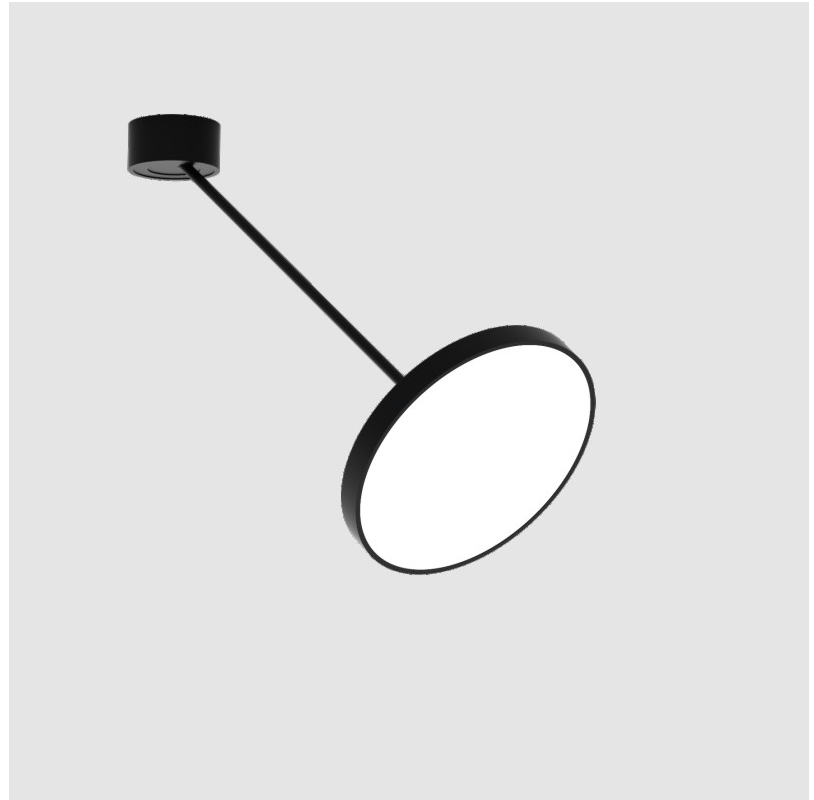

PHYSICAL

Shape: Round
Diameter (mm): 400
Diameter (in): 15 3/4
Height (mm): 72
Height (in): 2 13/16
Max. Overall Height (mm): 870
Max. Overall Height (in): 34 1/4
Extension (mm): 750
Extension (in): 29 1/2
Light Distribution: Adjustable / Direct
Weight (kg): 3.140
Weight (lbs): 6.922
Diffuser: PMMA - Opal / Micro-Prism / Sparkling Secret / Vintage Industrial
Fixture Finish: SSR / BKV / CWI / CRY / HAB / UFT / ITA / RUA / FTG / MYG / LOD / PUS / FRO / FUP / KIA / POP / BLS / SPG / MEY / GOH / GUM / CHC / COM / ABZ / JAG / OBR / MOS / ROR
Fixture Material: Extruded Aluminum / Steel

ELECTRICAL

Lamp Type: LED (Zhaga Standard)
Input Wattage (W): 17
Total Output Wattage (W): 16
Dimming: Tri-Mode (Non-Dimming and Phase Dimming (120Vac only) and 0-10V Dimming)
Driver Included: Yes
Driver Location: Integrated
Driver Type: Constant Current - Universal
Driver Class: Class 2
Input Voltage (V): 120 - 277
Constant Current (MA): 500

LED

Color Temperature (°K): 2700 / 3000 / 3500 / 4000
Max. Delivered Lumen (lm): 1807 / 1943 / 1951 / 1991
Nominal Lumen (lm): 2250 / 2420 / 2430 / 2480
CRI: >90 CRI
Lamp Life (hrs): 50000

OPTICAL

Adjustability: Rotational Canopy 170°; Tilting Canopy ±50°; Tilting Head ±90°

RATINGS AND CERTIFICATIONS

Certified By: Certified for North American Standards
IP rating: IP20