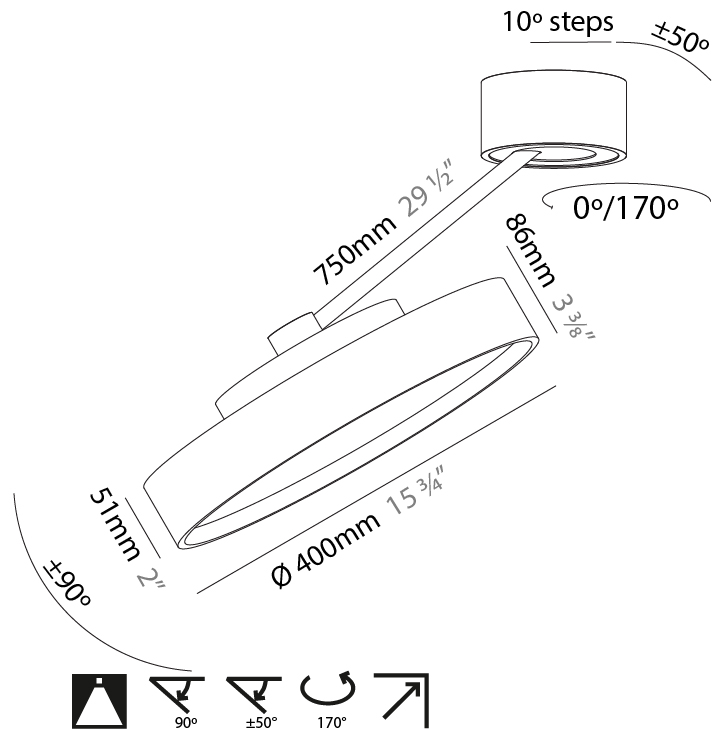

GENERAL

Series: Sign Diva Dancer
Subseries: Sign Diva Dancer Korona
Brand: Prolicht
Division: Architectural
Mounting Type: Suspension
Mounting Location: Ceiling
Subcategory: Pendant

PHYSICAL

Shape: Round
Diameter (mm): 400
Diameter (in): 15 3/4
Height (mm): 870
Depth (mm): 86
Height (in): 34 1/4
Depth (in): 3 3/8
Light Distribution: Adjustable / Direct
Weight (kg): 3.5
Weight (lbs): 7.716

Diffuser: PMMA - Opal / Micro-Prism / Sparkling Secret / Vintage Industrial

Fixture Finish: SSR / BKV / CWI / CRY / HAB / UFT / ITA / RUA / FTG / MYG / LOD / PUS / FRO / FUP / KIA / POP / BLS / SPG / MEY / GOH / GUM / CHC / COM / ABZ / JAG / OBR / MOS / ROR

Fixture Material: Extruded Aluminum / Steel

ELECTRICAL

Lamp Type: LED (Zhaga Standard)
Input Wattage (W): 17.9
Total Output Wattage (W): 16
Dimming: Tri-Mode (Non-Dimming and Phase Dimming (120Vac only) and 0-10V Dimming)
Driver Included: Yes
Driver Location: Integrated
Driver Type: Constant Current - Universal
Driver Class: Class 2
Input Voltage (V): 120 - 277
Constant Current (MA): 500

LED

Color Temperature (*K): 2700 / 3000 / 3500 / 4000
Max. Delivered Lumen (lm): 1870 / 2340 / 2372 / 2420
CRI: >90 CRI
Lamp Life (hrs): 50000

OPTICAL

Adjustability: Rotational Canopy 170°; Tilting Canopy ±50°; Tilting Head ±90°

RATINGS AND CERTIFICATIONS

Certified By: Certified for North American Standards
IP rating: IP20