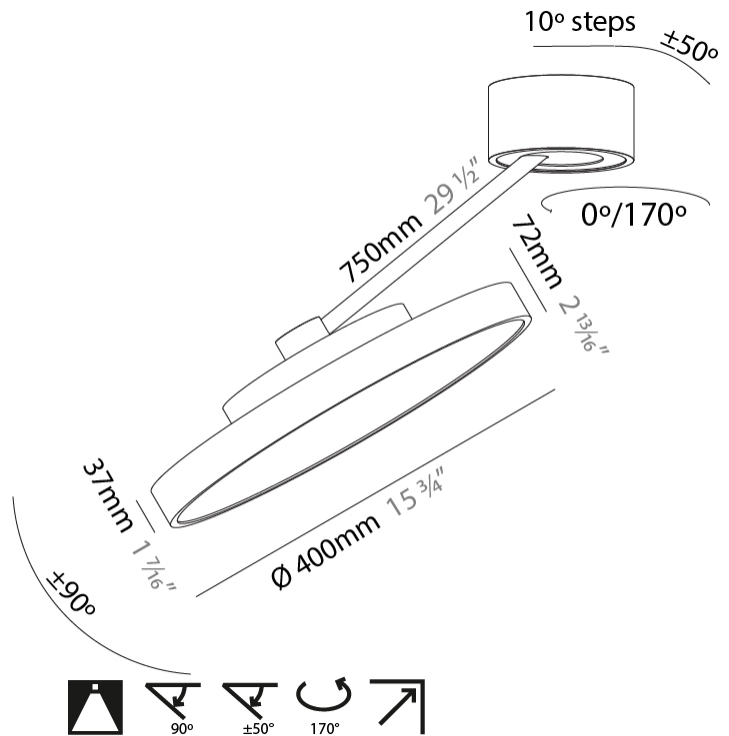

GENERAL

Series: Sign Diva Dancer
 Subseries: Sign Diva Dancer
 Brand: Prolicht
 Division: Architectural
 Mounting Type: Suspension
 Mounting Location: Ceiling
 Subcategory: Pendant

PHYSICAL

Shape: Round
 Diameter (mm): 400
 Diameter (in): 15 3/4
 Height (mm): 72
 Height (in): 2 13/16
 Max. Overall Height (mm): 870
 Max. Overall Height (in): 34 1/4
 Extension (mm): 750
 Extension (in): 29 1/2
 Light Distribution: Adjustable / Direct
 Weight (kg): 3.140
 Weight (lbs): 6.922
 Diffuser: PMMA - Opal / Micro-Prism / Sparkling Secret / Vintage Industrial
 Fixture Finish: SSR / BKV / CWI / CRY / HAB / UFT / ITA / RUA / FTG / MYG / LOD / PUS / FRO / FUP / KIA / POP / BLS / SPG / MEY / GOH / GUM / CHC / COM / ABZ / JAG / OBR / MOS / ROR
 Fixture Material: Extruded Aluminum / Steel

LED

Color Temperature (°K): 2700 / 3000 / 3500 / 4000
 Max. Delivered Lumen (lm): 1807 / 1943 / 1951 / 1991
 Nominal Lumen (lm): 2250 / 2420 / 2430 / 2480
 CRI: >90 CRI
 Lamp Life (hrs): 50000

OPTICAL

Adjustability: Rotational Canopy 170°; Tilting Canopy ±50°; Tilting Head ±90°

RATINGS AND CERTIFICATIONS

Certified By: Certified for North American Standards
 IP rating: IP20

SIGN DIVA DANCER SUSPENSION

A300039-

PROJECT	_____
TYPE	_____
SPECIFIER	_____
QUANTITY	_____
DATE	_____

A

SIGN DIVA DANCER KORONA SUSPENSION

GENERAL

Series: Sign Diva Dancer
 Subseries: Sign Diva Dancer Korona
 Brand: Prolicht
 Division: Architectural
 Mounting Type: Suspension
 Mounting Location: Ceiling
 Subcategory: Pendant

PHYSICAL

Shape: Round
 Diameter (mm): 400
 Diameter (in): 15 3/4
 Height (mm): 870
 Depth (mm): 86
 Height (in): 34 1/4
 Depth (in): 3 3/8
 Light Distribution: Adjustable / Direct
 Weight (kg): 3.5
 Weight (lbs): 7.716